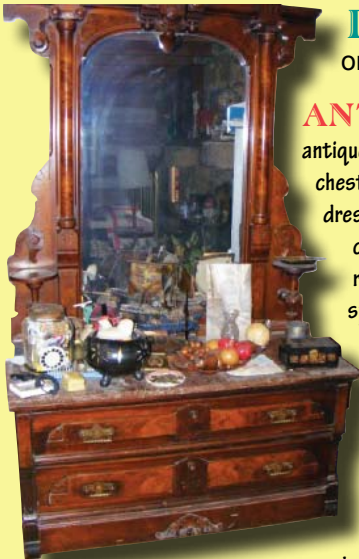

PERSONAL PROPERTY: Leather chair & ottoman; metal table; refrigerator; stove; table; sewing machine; 2 black chairs; framed pictures; electric sewing machine; goose basket; other baskets; lots of Pyrex; lots of Corningware; pillows; utensils; kitchen linens; bed linens; bath linens; handicap seat; wheelchairs; and many other items.

TERMS OF SALE: Cash or approved check on day of sale with proper I.D. All items are being sold As Is.

AGENT'S NOTE:

Proffitt Real Estate Agency, Inc. is honored to be conducting this auction which features an outstanding collection of antiques and collectibles. These antiques & collectibles are a lifetime collection of the Walden's and were used in their log home. Be sure to mark your calendar and be with us on Saturday, October 17 at 10:00 a.m. for another fun day at the auction.

Lunch will be served • Restrooms available

Any announcements made day of sale takes precedence over all other advertisements or comments. All information contained in our advertisements has been obtained from sources deemed reliable. Sellers, and/or Proffitt Real Estate Agency, Inc., and their employees cannot and do not guarantee it's accuracy. Proffitt Real Estate Agency, Inc., their employees, and sellers are not responsible for any accidents.

DAVID & DELMA WALDEN ESTATE - OWNERS

Profit with Proffitt

PROFFITT
Real Estate Agency, Inc.

SHARON B. PROFFITT - PRINCIPAL BROKER & AUCTIONEER - LICENSED REAL PROPERTY APPRAISER (KY & TN)
EDDIE PROFFITT - SALES ASSOCIATE & AUCTIONEER - PH. 487-8193 • WILLIAM H. PROFFITT - SALES ASSOCIATE & AUCTIONEER
BOB PROFFITT - AFFILIATE BROKER (TN) • JIMMIE THOMPSON - SALES ASSOCIATE - PH. 487-6558
DUANE BROWNING - SALES ASSOCIATE/AUCTIONEER/AFFILIATE BROKER (TN/KY) - PH. 615-572-0116

Tompkinsville, KY

Phones:

(270) 487-6104

(270) 487-9629

or 1-800-492-2681

Visit our Website at:
www.proffittrealestate.com